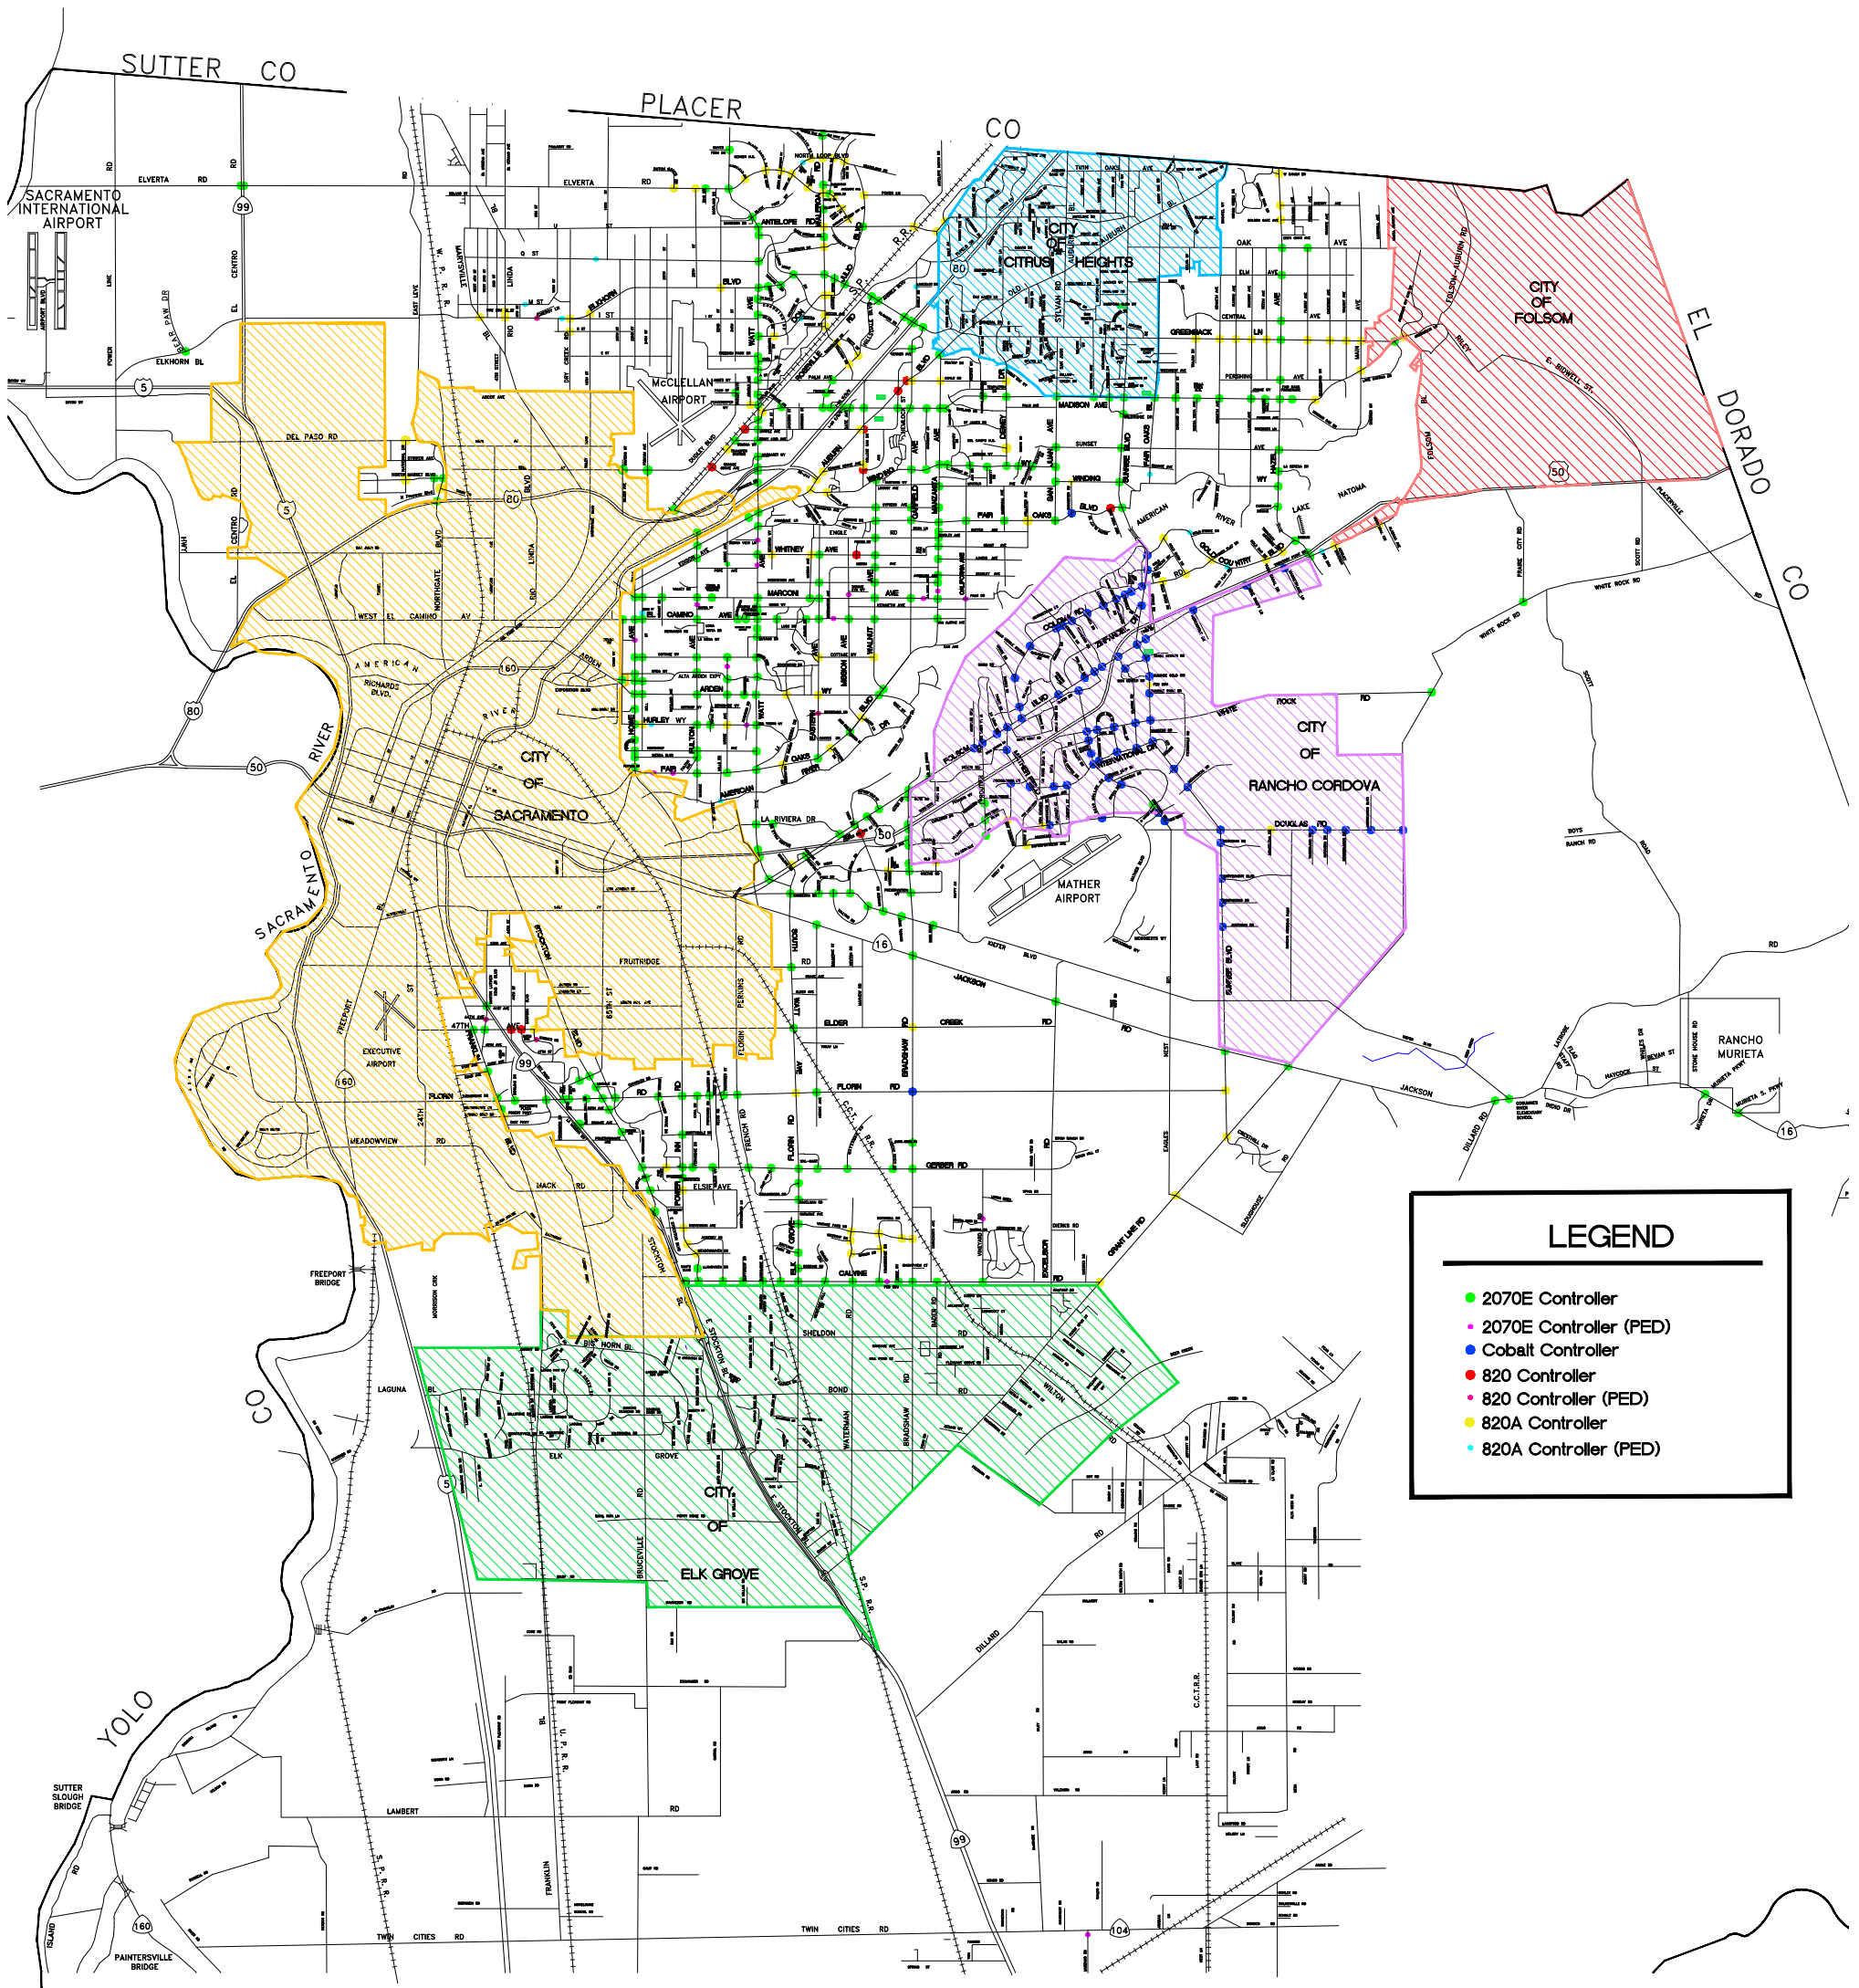

SACRAMENTO COUNTY SIGNAL MAP

LEGEND

- 2070E Controller
- 2070E Controller (PED)
- Cobalt Controller
- 820 Controller
- 820 Controller (PED)
- 820A Controller
- 820A Controller (PED)